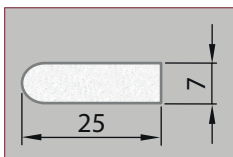

Parting Beads (Solid & T-Slot)

Size: 7mm x 25mm x 3m
Colour: White
Code: 1.42.0023.3000.35

Size: 7mm x 25mm x 3m
Colour: White
Code: 1.42.0019.3000.35

Size: 8mm x 25mm x 3m
Colour: White
Code: 1.42.0024.3000.35

Size: 8mm x 25mm x 3m
Colour: White
Code: 1.42.0020.3000.35

Staff Beads (Solid & T-Slot)

Size: 15mm x 20mm x 3m
Colour: White
Code: 1.42.0025.3000.35

Size: 15mm x 20mm x 3m
Colour: White
Code: 1.42.0021.3000.35

Size: 22mm x 12mm x 12mm x 3m
Colour: White
Code: 1.42.0027.3000.35

Size: 22mm x 13mm x 6.5mm x 3m
Colour: White
Code: 1.42.0028.3000.35

Size: 22mm x 12.5mm x 4mm x 3m
Colour: White
Code: 1.42.0018.3000.35

Size: 25mm x 25.5mm x 3m
Colour: White
Code: 1.42.0015.3000.35