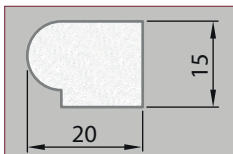

Parting Beads (Solid & T-Slot)

Size: 7mm x 25mm x 3m
Colour: White
Code: 1.42.0023.3000.35

Size: 7mm x 25mm x 3m
Colour: White
Code: 1.42.0019.3000.35

Size: 8mm x 25mm x 3m
Colour: White
Code: 1.42.0024.3000.35

Size: 8mm x 25mm x 3m
Colour: White
Code: 1.42.0020.3000.35

Staff Beads (Solid & T-Slot)

Size: 15mm x 20mm x 3m
Colour: White
Code: 1.42.0025.3000.35

Size: 15mm x 20mm x 3m
Colour: White
Code: 1.42.0021.3000.35

Size: 15mm x 25mm x 3m
Colour: White
Code: 1.42.0026.3000.35

Size: 15mm x 25mm x 3m
Colour: White
Code: 1.42.0022.3000.35

Georgian Bars (Bevelled & Ovolo)

Size: 22mm x 12mm x 4mm x 3m
Colour: White
Code: 1.42.0017.3000.35

Size: 22mm x 12mm x 12mm x 3m
Colour: White
Code: 1.42.0027.3000.35

Size: 22mm x 13mm x 6.5mm x 3m
Colour: White
Code: 1.42.0028.3000.35

Size: 22mm x 12.5mm x 4mm x 3m
Colour: White
Code: 1.42.0018.3000.35