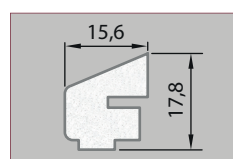

Size: 15mm x 25mm x 3m
Colour: White
Code: 1.42.0026.3000.35

Size: 15mm x 25mm x 3m
Colour: White
Code: 1.42.0022.3000.35

Georgian Bars (Bevelled & Ovolo)

Size: 22mm x 12mm x 4mm x 3m
Colour: White
Code: 1.42.0017.3000.35

Size: 22mm x 12mm x 12mm x 3m
Colour: White
Code: 1.42.0027.3000.35

Size: 22mm x 13mm x 6.5mm x 3m
Colour: White
Code: 1.42.0028.3000.35

Size: 22mm x 12.5mm x 4mm x 3m
Colour: White
Code: 1.42.0018.3000.35

Glazing Beads (Pinned & Push Fit)

Size: 15mm x 12mm x 3m
Colour: White
Code: 1.42.0013.3000.35

Size: 15mm x 12mm x 5mm x 3m
Colour: White
Code: 1.42.0009.3000.35

Size: 15.6mm x 17.8mm x 3m
Colour: White
Code: 1.42.0014.3000.35

Size: 25mm x 25.5mm x 3m
Colour: White
Code: 1.42.0015.3000.35