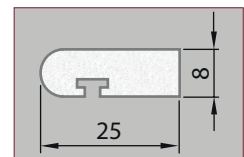

Parting Beads (Solid & T-Slot)

Size: 7mm x 25mm x 3m
Colour: White
Code: 1.42.0023.3000.35

Size: 7mm x 25mm x 3m
Colour: White
Code: 1.42.0019.3000.35

Size: 8mm x 25mm x 3m
Colour: White
Code: 1.42.0024.3000.35

Size: 8mm x 25mm x 3m
Colour: White
Code: 1.42.0020.3000.35

Staff Beads (Solid & T-Slot)

Size: 15mm x 20mm x 3m
Colour: White
Code: 1.42.0025.3000.35

Size: 15mm x 20mm x 3m
Colour: White
Code: 1.42.0021.3000.35

Size: 15mm x 25mm x 3m
Colour: White
Code: 1.42.0026.3000.35

Size: 15mm x 25mm x 3m
Colour: White
Code: 1.42.0022.3000.35

Georgian Bars (Bevelled & Ovolo)

Size: 22mm x 12mm x 4mm x 3m
Colour: White
Code: 1.42.0017.3000.35

Size: 22mm x 12mm x 12mm x 3m
Colour: White
Code: 1.42.0027.3000.35

Size: 22mm x 13mm x 6.5mm x 3m
Colour: White
Code: 1.42.0028.3000.35

Size: 22mm x 12.5mm x 4mm x 3m
Colour: White
Code: 1.42.0018.3000.35