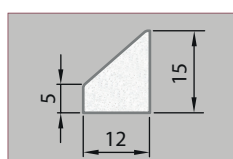

Size: 15mm x 25mm x 3m
Colour: White
Code: 1.42.0026.3000.35

Size: 15mm x 25mm x 3m
Colour: White
Code: 1.42.0022.3000.35

Georgian Bars (Bevelled & Ovolo)

Size: 22mm x 12mm x 4mm x 3m
Colour: White
Code: 1.42.0017.3000.35

Size: 22mm x 12mm x 12mm x 3m
Colour: White
Code: 1.42.0027.3000.35

Size: 22mm x 13mm x 6.5mm x 3m
Colour: White
Code: 1.42.0028.3000.35

Size: 22mm x 12.5mm x 4mm x 3m
Colour: White
Code: 1.42.0018.3000.35

Glazing Beads (Pinned & Push Fit)

Size: 15mm x 12mm x 3m
Colour: White
Code: 1.42.0013.3000.35

Size: 15mm x 12mm x 5mm x 3m
Colour: White
Code: 1.42.0009.3000.35

Size: 15.6mm x 17.8mm x 3m
Colour: White
Code: 1.42.0014.3000.35

Size: 25mm x 25.5mm x 3m
Colour: White
Code: 1.42.0015.3000.35