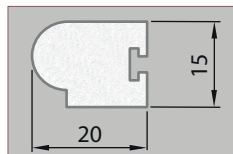

Parting Beads (Solid & T-Slot)

Size: 7mm x 25mm x 3m
Colour: White
Code: 1.42.0023.3000.35

Size: 7mm x 25mm x 3m
Colour: White
Code: 1.42.0019.3000.35

Size: 8mm x 25mm x 3m
Colour: White
Code: 1.42.0024.3000.35

Size: 8mm x 25mm x 3m
Colour: White
Code: 1.42.0020.3000.35

Staff Beads (Solid & T-Slot)

Size: 15mm x 20mm x 3m
Colour: White
Code: 1.42.0025.3000.35

Size: 15mm x 20mm x 3m
Colour: White
Code: 1.42.0021.3000.35

Size: 15mm x 25mm x 3m
Colour: White
Code: 1.42.0026.3000.35

Size: 15mm x 25mm x 3m
Colour: White
Code: 1.42.0022.3000.35

Georgian Bars (Bevelled & Ovolo)

Size: 22mm x 12mm x 4mm x 3m
Colour: White
Code: 1.42.0017.3000.35

Size: 22mm x 12mm x 12mm x 3m
Colour: White
Code: 1.42.0027.3000.35

Size: 22mm x 13mm x 6.5mm x 3m
Colour: White
Code: 1.42.0028.3000.35

Size: 22mm x 12.5mm x 4mm x 3m
Colour: White
Code: 1.42.0018.3000.35