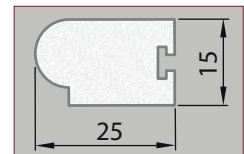

Parting Beads (Solid & T-Slot)

Size: 7mm x 25mm x 3m
Colour: White
Code: 1.42.0023.3000.35

Size: 7mm x 25mm x 3m
Colour: White
Code: 1.42.0019.3000.35

Size: 8mm x 25mm x 3m
Colour: White
Code: 1.42.0024.3000.35

Size: 8mm x 25mm x 3m
Colour: White
Code: 1.42.0020.3000.35

Staff Beads (Solid & T-Slot)

Size: 15mm x 20mm x 3m
Colour: White
Code: 1.42.0025.3000.35

Size: 15mm x 20mm x 3m
Colour: White
Code: 1.42.0021.3000.35

Size: 15mm x 25mm x 3m
Colour: White
Code: 1.42.0026.3000.35

Size: 15mm x 25mm x 3m
Colour: White
Code: 1.42.0022.3000.35

Georgian Bars (Bevelled & Ovolo)

Size: 22mm x 12mm x 4mm x 3m
Colour: White
Code: 1.42.0017.3000.35

Size: 22mm x 12mm x 12mm x 3m
Colour: White
Code: 1.42.0027.3000.35

Size: 22mm x 13mm x 6.5mm x 3m
Colour: White
Code: 1.42.0028.3000.35

Size: 22mm x 12.5mm x 4mm x 3m
Colour: White
Code: 1.42.0018.3000.35