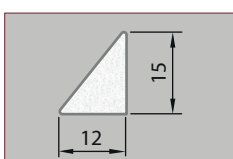

Size: 15mm x 25mm x 3m
Colour: White
Code: 1.42.0026.3000.35

Size: 15mm x 25mm x 3m
Colour: White
Code: 1.42.0022.3000.35

Georgian Bars (Bevelled & Ovolo)

Size: 22mm x 12mm x 4mm x 3m
Colour: White
Code: 1.42.0017.3000.35

Size: 22mm x 12mm x 12mm x 3m
Colour: White
Code: 1.42.0027.3000.35

Size: 22mm x 13mm x 6.5mm x 3m
Colour: White
Code: 1.42.0028.3000.35

Size: 22mm x 12.5mm x 4mm x 3m
Colour: White
Code: 1.42.0018.3000.35

Glazing Beads (Pinned & Push Fit)

Size: 15mm x 12mm x 3m
Colour: White
Code: 1.42.0013.3000.35

Size: 15mm x 12mm x 5mm x 3m
Colour: White
Code: 1.42.0009.3000.35

Size: 15.6mm x 17.8mm x 3m
Colour: White
Code: 1.42.0014.3000.35

Size: 25mm x 25.5mm x 3m
Colour: White
Code: 1.42.0015.3000.35