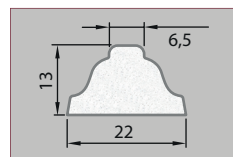

Size: 8mm x 25mm x 3m
Colour: White
Code: 1.42.0020.3000.35

Staff Beads (Solid & T-Slot)

Size: 15mm x 20mm x 3m
Colour: White
Code: 1.42.0025.3000.35

Size: 15mm x 20mm x 3m
Colour: White
Code: 1.42.0021.3000.35

Size: 15mm x 25mm x 3m
Colour: White
Code: 1.42.0026.3000.35

Size: 15mm x 25mm x 3m
Colour: White
Code: 1.42.0022.3000.35

Georgian Bars (Bevelled & Ovolo)

Size: 22mm x 12mm x 4mm x 3m
Colour: White
Code: 1.42.0017.3000.35

Size: 22mm x 12mm x 12mm x 3m
Colour: White
Code: 1.42.0027.3000.35

Size: 22mm x 13mm x 6.5mm x 3m
Colour: White
Code: 1.42.0028.3000.35

Size: 22mm x 12.5mm x 4mm x 3m
Colour: White
Code: 1.42.0018.3000.35

Glazing Beads (Pinned & Push Fit)

Size: 15mm x 12mm x 3m
Colour: White
Code: 1.42.0013.3000.35

Size: 15mm x 12mm x 5mm x 3m
Colour: White
Code: 1.42.0009.3000.35

Size: 15.6mm x 17.8mm x 3m
Colour: White
Code: 1.42.0014.3000.35