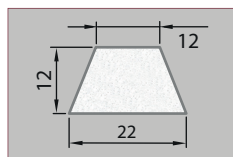

Size: 8mm x 25mm x 3m
Colour: White
Code: 1.42.0020.3000.35

Staff Beads (Solid & T-Slot)

Size: 15mm x 20mm x 3m
Colour: White
Code: 1.42.0025.3000.35

Size: 15mm x 20mm x 3m
Colour: White
Code: 1.42.0021.3000.35

Size: 15mm x 25mm x 3m
Colour: White
Code: 1.42.0026.3000.35

Size: 15mm x 25mm x 3m
Colour: White
Code: 1.42.0022.3000.35

Georgian Bars (Bevelled & Ovolo)

Size: 22mm x 12mm x 4mm x 3m
Colour: White
Code: 1.42.0017.3000.35

Size: 22mm x 12mm x 12mm x 3m
Colour: White
Code: 1.42.0027.3000.35

Size: 22mm x 13mm x 6.5mm x 3m
Colour: White
Code: 1.42.0028.3000.35

Size: 22mm x 12.5mm x 4mm x 3m
Colour: White
Code: 1.42.0018.3000.35

Glazing Beads (Pinned & Push Fit)

Size: 15mm x 12mm x 3m
Colour: White
Code: 1.42.0013.3000.35

Size: 15mm x 12mm x 5mm x 3m
Colour: White
Code: 1.42.0009.3000.35

Size: 15.6mm x 17.8mm x 3m
Colour: White
Code: 1.42.0014.3000.35