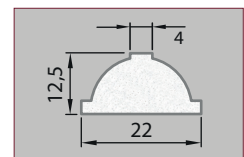

Parting Beads (Solid & T-Slot)

Size: 7mm x 25mm x 3m
Colour: White
Code: 1.42.0023.3000.35

Size: 7mm x 25mm x 3m
Colour: White
Code: 1.42.0019.3000.35

Size: 8mm x 25mm x 3m
Colour: White
Code: 1.42.0024.3000.35

Size: 15mm x 25mm x 3m
Colour: White
Code: 1.42.0026.3000.35

Size: 15mm x 25mm x 3m
Colour: White
Code: 1.42.0022.3000.35

Georgian Bars (Bevelled & Ovolo)

Size: 22mm x 12mm x 4mm x 3m
Colour: White
Code: 1.42.0017.3000.35

Size: 22mm x 12mm x 12mm x 3m
Colour: White
Code: 1.42.0027.3000.35

Size: 22mm x 13mm x 6.5mm x 3m
Colour: White
Code: 1.42.0028.3000.35

Size: 22mm x 12.5mm x 4mm x 3m
Colour: White
Code: 1.42.0018.3000.35

Glazing Beads (Pinned & Push Fit)

Size: 15mm x 12mm x 3m
Colour: White
Code: 1.42.0013.3000.35

Size: 15mm x 12mm x 5mm x 3m
Colour: White
Code: 1.42.0009.3000.35

Size: 15.6mm x 17.8mm x 3m
Colour: White
Code: 1.42.0014.3000.35