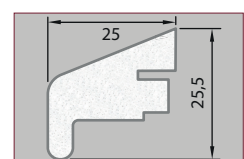

Size: 15mm x 25mm x 3m
Colour: White
Code: 1.42.0026.3000.35

Size: 15mm x 25mm x 3m
Colour: White
Code: 1.42.0022.3000.35

Georgian Bars (Bevelled & Ovolo)

Size: 22mm x 12mm x 4mm x 3m
Colour: White
Code: 1.42.0017.3000.35

Size: 22mm x 12mm x 12mm x 3m
Colour: White
Code: 1.42.0027.3000.35

Size: 22mm x 13mm x 6.5mm x 3m
Colour: White
Code: 1.42.0028.3000.35

Size: 22mm x 12.5mm x 4mm x 3m
Colour: White
Code: 1.42.0018.3000.35

Glazing Beads (Pinned & Push Fit)

Size: 15mm x 12mm x 3m
Colour: White
Code: 1.42.0013.3000.35

Size: 15mm x 12mm x 5mm x 3m
Colour: White
Code: 1.42.0009.3000.35

Size: 15.6mm x 17.8mm x 3m
Colour: White
Code: 1.42.0014.3000.35

Size: 25mm x 25.5mm x 3m
Colour: White
Code: 1.42.0015.3000.35