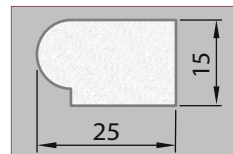

Parting Beads (Solid & T-Slot)

Size: 7mm x 25mm x 3m
Colour: White
Code: 1.42.0023.3000.35

Size: 7mm x 25mm x 3m
Colour: White
Code: 1.42.0019.3000.35

Size: 8mm x 25mm x 3m
Colour: White
Code: 1.42.0024.3000.35

Size: 8mm x 25mm x 3m
Colour: White
Code: 1.42.0020.3000.35

Staff Beads (Solid & T-Slot)

Size: 15mm x 20mm x 3m
Colour: White
Code: 1.42.0025.3000.35

Size: 15mm x 20mm x 3m
Colour: White
Code: 1.42.0021.3000.35

Size: 15mm x 25mm x 3m
Colour: White
Code: 1.42.0026.3000.35

Size: 15mm x 25mm x 3m
Colour: White
Code: 1.42.0022.3000.35

Georgian Bars (Bevelled & Ovolo)

Size: 22mm x 12mm x 4mm x 3m
Colour: White
Code: 1.42.0017.3000.35

Size: 22mm x 12mm x 12mm x 3m
Colour: White
Code: 1.42.0027.3000.35

Size: 22mm x 13mm x 6.5mm x 3m
Colour: White
Code: 1.42.0028.3000.35

Size: 22mm x 12.5mm x 4mm x 3m
Colour: White
Code: 1.42.0018.3000.35