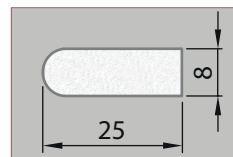

Parting Beads (Solid & T-Slot)

Size: 7mm x 25mm x 3m
Colour: White
Code: 1.42.0023.3000.35

Size: 7mm x 25mm x 3m
Colour: White
Code: 1.42.0019.3000.35

Size: 8mm x 25mm x 3m
Colour: White
Code: 1.42.0024.3000.35

Size: 8mm x 25mm x 3m
Colour: White
Code: 1.42.0020.3000.35

Staff Beads (Solid & T-Slot)

Size: 15mm x 20mm x 3m
Colour: White
Code: 1.42.0025.3000.35

Size: 15mm x 20mm x 3m
Colour: White
Code: 1.42.0021.3000.35

Size: 15mm x 25mm x 3m
Colour: White
Code: 1.42.0026.3000.35

Size: 15mm x 25mm x 3m
Colour: White
Code: 1.42.0022.3000.35

Georgian Bars (Bevelled & Ovolo)

Size: 22mm x 12mm x 4mm x 3m
Colour: White
Code: 1.42.0017.3000.35

Size: 22mm x 12mm x 12mm x 3m
Colour: White
Code: 1.42.0027.3000.35

Size: 22mm x 13mm x 6.5mm x 3m
Colour: White
Code: 1.42.0028.3000.35

Size: 22mm x 12.5mm x 4mm x 3m
Colour: White
Code: 1.42.0018.3000.35