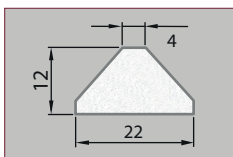

Parting Beads (Solid & T-Slot)

Size: 7mm x 25mm x 3m
Colour: White
Code: 1.42.0023.3000.35

Size: 7mm x 25mm x 3m
Colour: White
Code: 1.42.0019.3000.35

Size: 8mm x 25mm x 3m
Colour: White
Code: 1.42.0024.3000.35

Size: 8mm x 25mm x 3m
Colour: White
Code: 1.42.0020.3000.35

Staff Beads (Solid & T-Slot)

Size: 15mm x 20mm x 3m
Colour: White
Code: 1.42.0025.3000.35

Size: 15mm x 20mm x 3m
Colour: White
Code: 1.42.0021.3000.35

Size: 15mm x 25mm x 3m
Colour: White
Code: 1.42.0026.3000.35

Size: 15mm x 25mm x 3m
Colour: White
Code: 1.42.0022.3000.35

Georgian Bars (Bevelled & Ovolo)

Size: 22mm x 12mm x 4mm x 3m
Colour: White
Code: 1.42.0017.3000.35

Size: 22mm x 12mm x 12mm x 3m
Colour: White
Code: 1.42.0027.3000.35

Size: 22mm x 13mm x 6.5mm x 3m
Colour: White
Code: 1.42.0028.3000.35

Size: 22mm x 12.5mm x 4mm x 3m
Colour: White
Code: 1.42.0018.3000.35