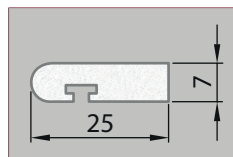

Parting Beads (Solid & T-Slot)

Size: 7mm x 25mm x 3m
Colour: White
Code: 1.42.0023.3000.35

Size: 7mm x 25mm x 3m
Colour: White
Code: 1.42.0019.3000.35

Size: 8mm x 25mm x 3m
Colour: White
Code: 1.42.0024.3000.35

Size: 8mm x 25mm x 3m
Colour: White
Code: 1.42.0020.3000.35

Staff Beads (Solid & T-Slot)

Size: 15mm x 20mm x 3m
Colour: White
Code: 1.42.0025.3000.35

Size: 15mm x 20mm x 3m
Colour: White
Code: 1.42.0021.3000.35

Size: 22mm x 12mm x 12mm x 3m
Colour: White
Code: 1.42.0027.3000.35

Size: 22mm x 13mm x 6.5mm x 3m
Colour: White
Code: 1.42.0028.3000.35

Size: 22mm x 12.5mm x 4mm x 3m
Colour: White
Code: 1.42.0018.3000.35

Size: 25mm x 25.5mm x 3m
Colour: White
Code: 1.42.0015.3000.35